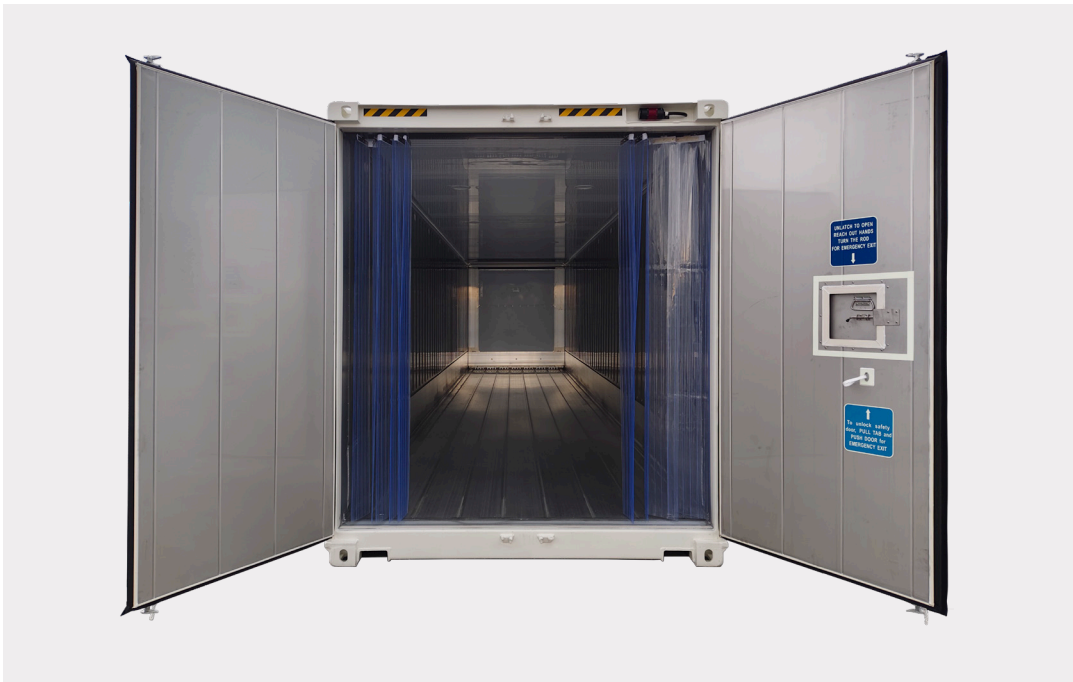

Middle Left:
Available in Thermo King or Carrier motors.

Top:
A PVC strip door helps to keep the cold in, whilst the internal emergency exit makes it easy to get out.